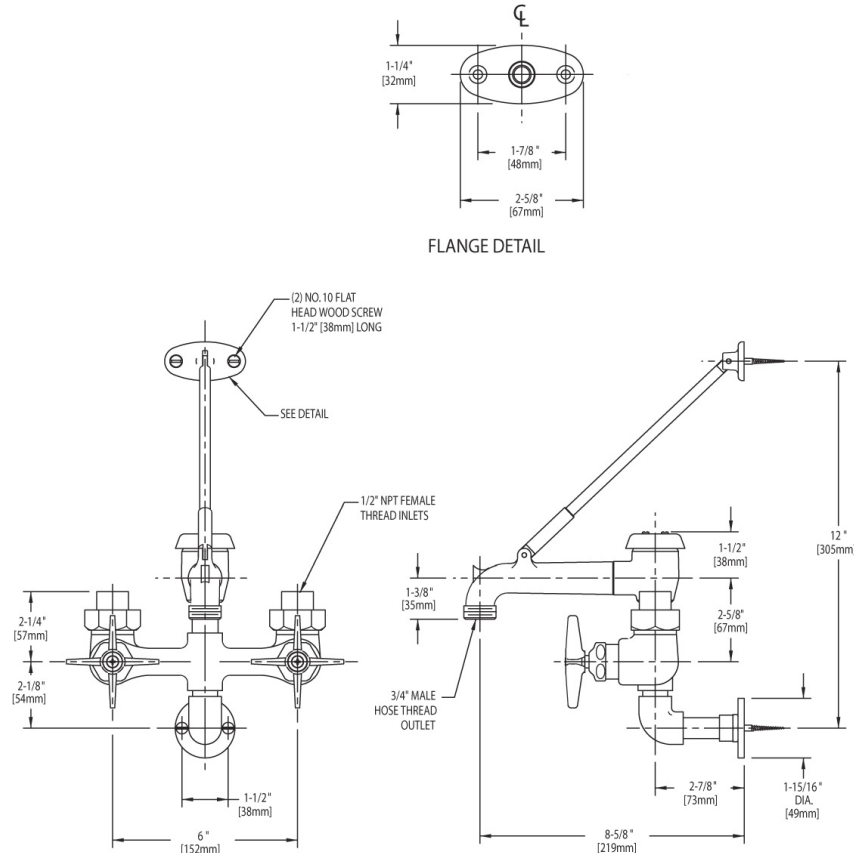

Manual Sink Faucets

835-CP

Product Type

Wall-mounted manual sink faucet with 6" centers

Features & Specifications

- 6" fixed centers
- Vandal Proof 3" cross handle
- Quaturn™ compression operating cartridge
- Complies with the requirements of the Buy American Act of 1933.
- CFNow! Item Ships in 3 Days

Date _____

Architect/Engineer Specification

Chicago Faucets No. 835-CP, Service Sink Faucet for hot and cold water, exposed wall-mount, chrome plated. Top-mounted supplies with 6" fixed centers. Rigid spout with vacuum breaker, pail hook, and wall brace, 5-3/4" center-to-center. 3" metal cross handles with eight-point, tapered broach and secured blue and red index buttons. Quatern™ rebuildable compression cartridge, opens and closes 90°, closes with water pressure, features square, tapered stem. 1/2" NPT female thread, top-mounted supply inlets. 3/4" male hose thread outlet. NOTE: Atmospheric vacuum breaker is NOT intended for continuous pressure applications. Secondary control valve: Rigid spout with vacuum breaker, pail hook, and wall brace, 5-3/4" center-to-center.